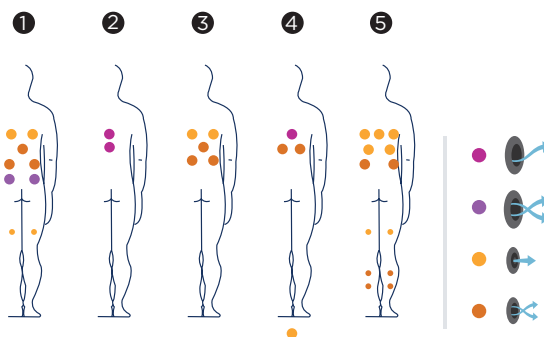

FEEL

It is a 5-person model for families that want to buy a hot tub with excellent features for relaxing or sharing pleasant moments at home. You can also choose to install it on the terrace or in the garden. Whatever you decide, its 5 positions with 5 large seats and a fully-equipped lounge make it perfect for sharing magical moments with your loved ones, no matter what their needs.

Positions: 5 (3 / 2)

Measures: 216 x 216 x 90

clean water

SILENT PUMP

ENERGY SAVING COVER

reloX IMPACT SYSTEM

COLOUR

BCN DESIGN

METALLIC (structure)

Optional:

NORDIC INSULATION SYSTEM

Ecospa

WIFI Touch Panel

Bluetooth AUDIO