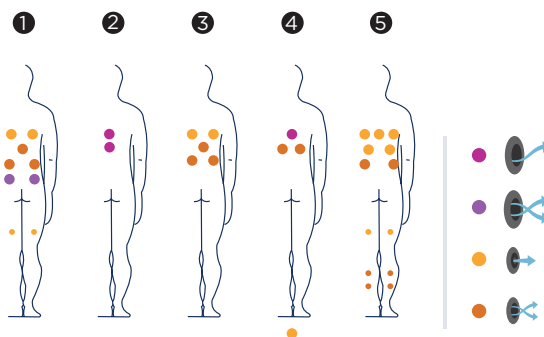

FEEL

C'est un modèle prévu pour 5 personnes, qui s'adresse à un public familial qui veut acquérir un spa très performant pour se détendre ou partager de bons moments à la maison. Vous pouvez bien sûr également choisir de l'installer sur la terrasse ou dans le jardin. Dans tous les cas, ses 5 places, avec 5 grands sièges et une chaise longue totalement équipée, peuvent donner lieu à des moments magiques à partager en famille, indépendamment des besoins de chacun.

Positions: 5 (3 / 2)

Dimensions: 216 x 216 x 90

Option:

NORDIC
INSULATION
SYSTEM

Ecospa

WIFI
Touch Panel

Bluetooth
AUDIO