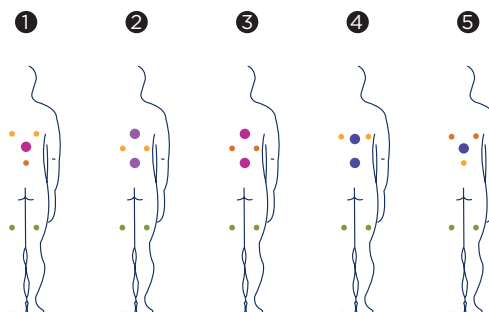

SUNDOWN

The main feature of the Sundown spa is that it is round. Able to seat five people, it has been designed to give a wide variety of massages.

Positions: 5 

Measures: Ø 205 x 90

Optional:

ref: 52163

Technical specifications