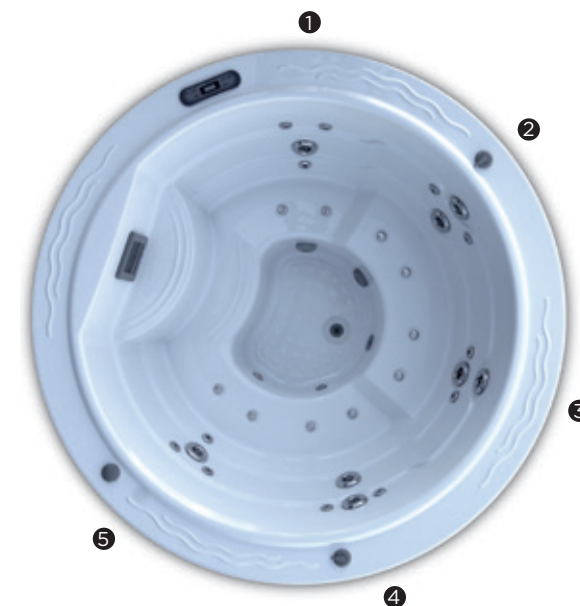

SUNDOWN

Le Spa Sundown se caractérise par sa forme circulaire. Il a été conçu afin d'offrir une variété considérable de massages dans un Spa pouvant accueillir 5 personnes assises.

Positions: 5

Dimensions: Ø 205 x 90

Option: