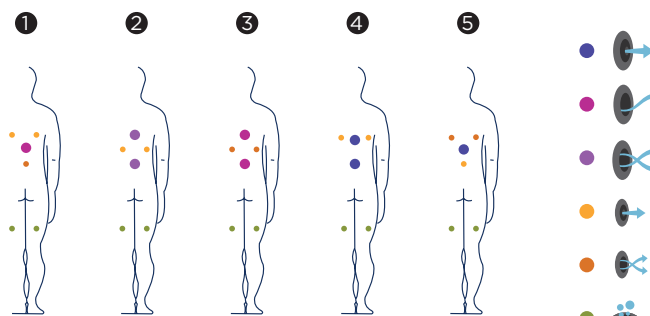

SUNDOWN

Le Spa Sundown se caractérise par sa forme circulaire. Il a été conçu afin d'offrir une variété considérable de massages dans un Spa pouvant accueillir 5 personnes assises.

Positions: 5

Dimensions: Ø 205 x 90

Option: