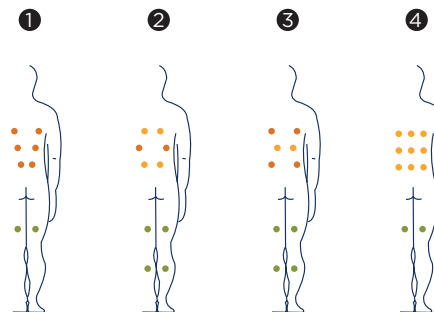

QUANTUM

Its small size enables it to be fitted anywhere in your home. Its straight lines, the cabinet's finish with white curves and the Woodermax system are the main outstanding features of this spa.

Positions: 4

Measures: 194 x 197 x 78

Optional: