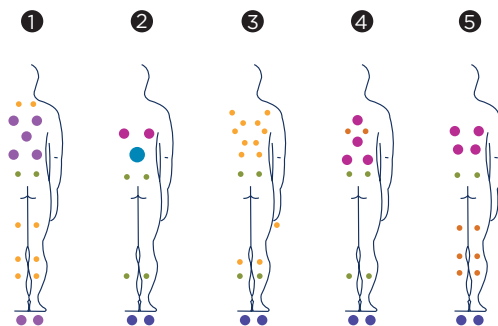

The Aqua 8 spa, with room for five, has been manufactured for domestic and residential use. It gives the most complete massage circuit on the market and is particularly suitable for tall people, who can enjoy a relaxing or therapeutic spa without the discomfort they may find in other spas that are too shallow or narrow.

Whatever the spa user's body type or height, the 55 hydromassage jets and 16 air nozzles in the Aqua 8 spa give an adjustable power massage that reaches all the muscles in the body.

Positions: 5 (3 / 2)

Measures: 233 x 233 x 91

Optional:

- SILENT PUMP
- ENERGY SAVING COVER
- reloX IMPACT SYSTEM
- ultra violet TREATMENT
- COLOUR SENSE
- WOODERMAX
- METALLIC structure
- BCN DESIGN
- NORDIC INSULATION SYSTEM
- Ecospa
- PURELINE LIGHTING
- Design+
- WIFI Touch Panel
- Surround Bluetooth AUDIO