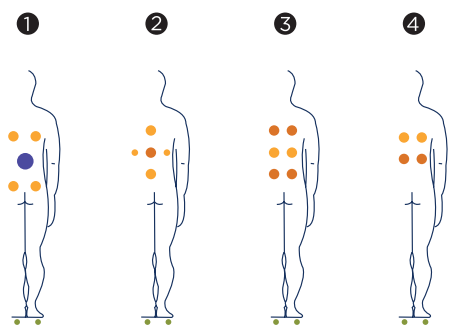

NEW 2019

HOME

Home Spa from Aquavia is already here, the most attractive and minimalist hydromassage of the moment. Very thought for 2 people and oriented to suites or hotel superior rooms as well as to private homes. Its compact dimensions (215x171x75) contrast with its versatility, thanks to a design that allows four different positions in its two living areas in the form of a lounge.

Positions: 4 🐾
Measures: 215 x 171 x 75

Optional:

- SILENT PUMP
- ENERGY SAVING COVER
- Ecospa
- re|o|x IMPACTSYSTEM
- ULTRAVIOLET TREATMENT
- PURELINE LIGHTING
- METALLIC structure
- BCN DESIGN
- WIFI Touch Panel
- NORDIC INSULATION SYSTEM
- Surround Bluetooth AUDIO