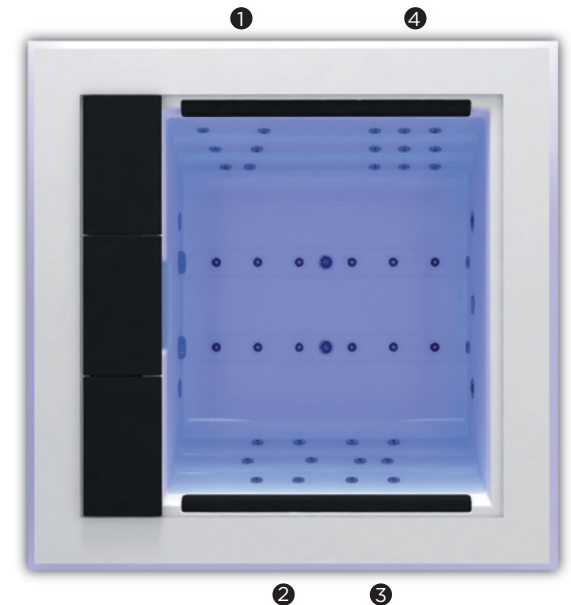

**Positions:** 4

**Dimensions:** 231 x 231 x 78

Option:

- SILENT PUMP
- ENERGY SAVING COVER
- Ecospa
- reilax IMPACTSYSTEM
- COLOUR SENSE
- ULTRAVIOLET TREATMENT
- Aroma therapy
- METALLIC structure
- BCN DESIGN
- PURELINE LIGHTING
- NORDIC INSULATION SYSTEM
- WIFI Touch Panel
- Surround Bluetooth AUDIO