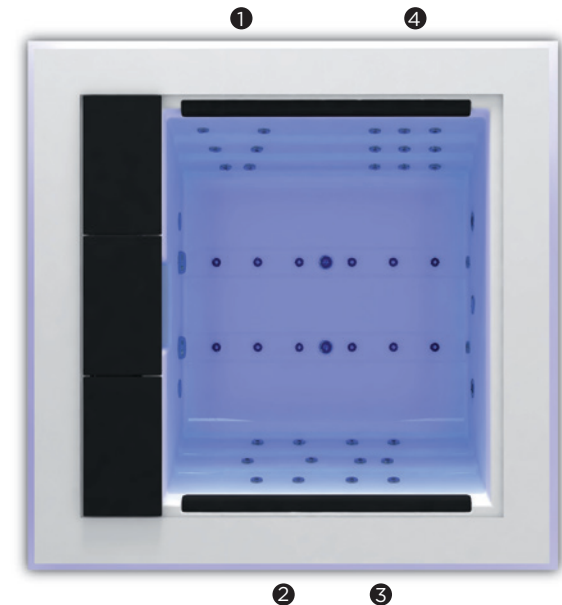

**Technical specifications**

ref: 69944

Measures ( ±2cm)	231 x 231 x 78
Positions (seats/loungers)	4 (4 / -)
Water capacity (l)	975
Weight (empty/full) (kg)	450 / 1.425

Cabinet coating	Solid Surface / Graphite / Thunder / Walnut
Without cabinet	Optional
Acrylic colours	44 / 27 / 59 / 18 / 64