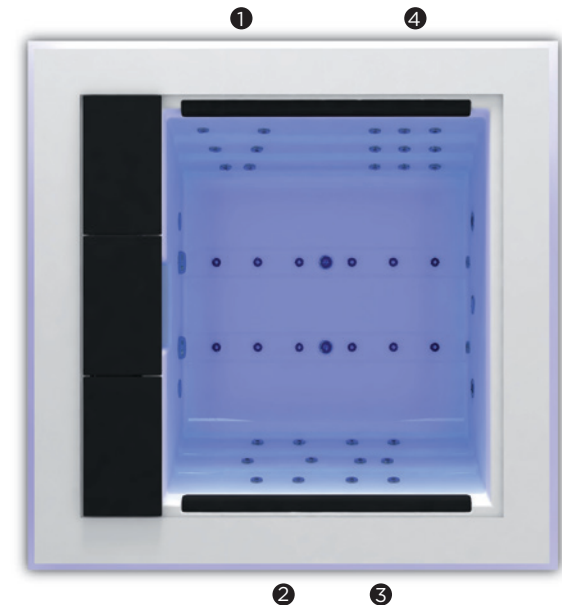

**Positionen:** 4

**Dimensionen:** 231 x 231 x 78

Option:

- SILENT PUMP
- ENERGY SAVING COVER
- Ecospa
- reilax IMPACTSYSTEM
- COLOUR SENSE
- ULTRAVIOLET TREATMENT
- Aroma therapy
- METALLIC structure
- BCN DESIGN
- PURELINE LIGHTING
- NORDIC INSULATION SYSTEM
- WIFI Touch Panel
- Surround Bluetooth AUDIO