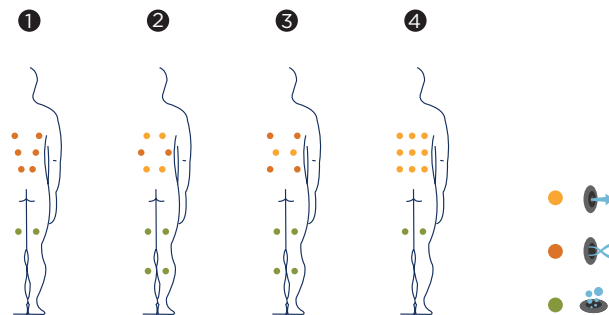

ORIGAMI

The new Origami Hot Tub. A design inspired by the Japanese cultural arts, seeking to create an intimate moment of calm and peace. The shape of the cabinet stimulates expressiveness, emotional release and inner relaxation.

Positions: 4

Measures: 231 x 231 x 78

Optional:

- SILENT PUMP
- ENERGY SAVING COVER
- Ecospa
- reilax IMPACTSYSTEM
- COLOUR SENSE
- ULTRAVIOLET TREATMENT
- Aroma therapy
- METALLIC structure
- BCN DESIGN
- PURELINE LIGHTING
- NORDIC INSULATION SYSTEM
- WIFI Touch Panel
- Surround Bluetooth AUDIO